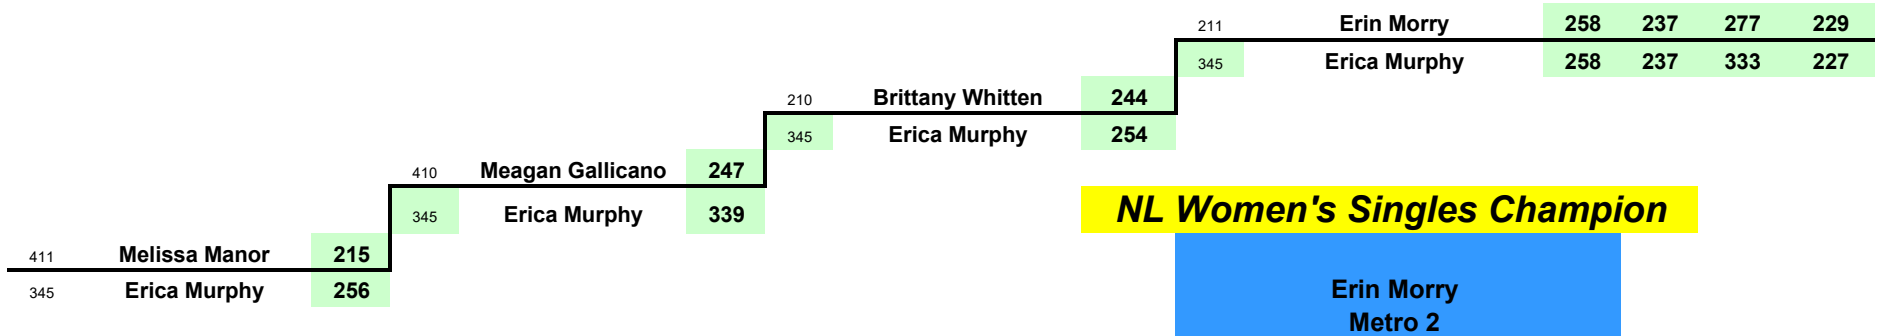

WOMEN'S SINGLES STEPLADDER