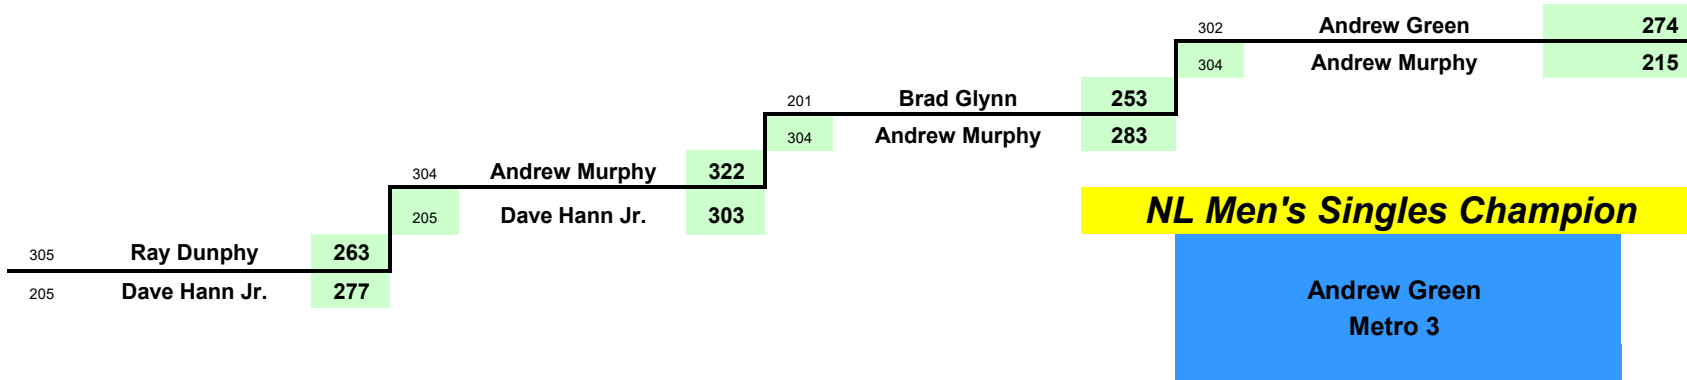

2023 NL 5 PIN OPEN BOWLING CHAMPIONSHIPS
Plaza Bowl

MEN'S SINGLES STEPLADDER