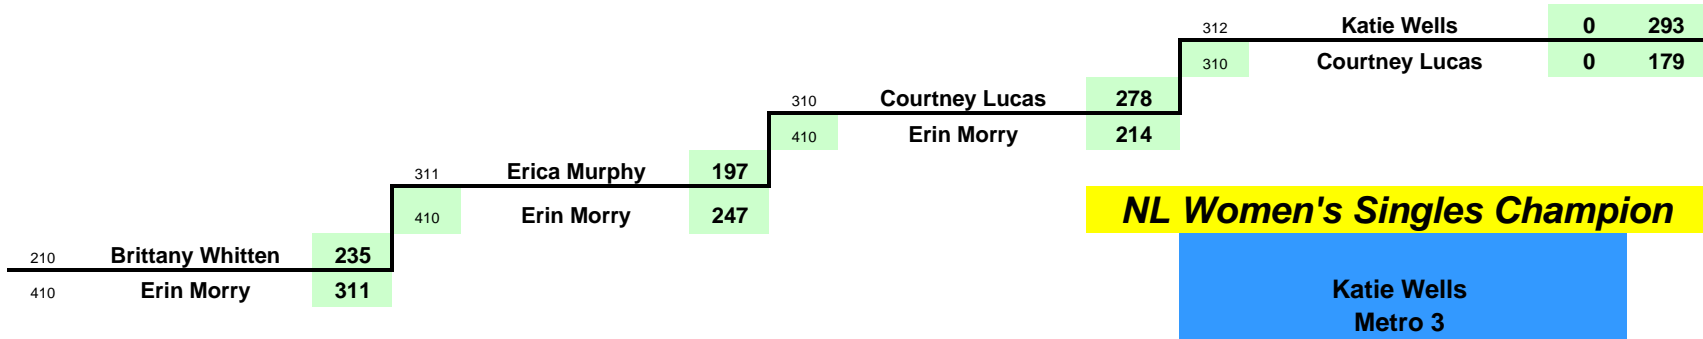

2022 NL 5 PIN OPEN BOWLING CHAMPIONSHIPS
Holiday Lanes/Paradise Bowl

MEN'S SINGLES STEPLADDER

WOMEN'S SINGLES STEPLADDER

2022 NL 5 PIN OPEN BOWLING CHAMPIONSHIPS
Holiday Lanes/Paradise Bowl

MEN'S TEAM PLAYOFFS

Match 1	Metro 4	1266	6
	Metro 2A	1161	2
Match 2	Metro 4	1068	2
	Metro 3	1144	6
Match 3	Metro 3	1173	6
	Metro 1	1136	2
Match 4	Metro 3	1088	2
	Metro 1	1174	6

400	METRO 4	1	2	3	4
421 Rod Bishop	Score	220	327		
	Frames	10	10		
	Points	0	1		
422 Jordan Brown	Score	55	115		
	Frames	3	7		
	Points	0	0		
423 Dan Drodge	Score	303	157		
	Frames	10	10		
	Points	1	0		
424 Matt Barrett	Score	185	243		
	Frames	7	10		
	Points	0	1		
425 Noah Kelly	Score	197	44		
	Frames	10	3		
	Points	1	0		
426 Dave Tuff	Score	306	183		
	Frames	10	10		
	Points	1	0		
420 Gayle Cave	Score	1266	1069	0	0
	Match Points	3	0		
	Game Points	3	2	0	0
	Total Points	6	2	0	0
	Opp	M2A	M3		
	Opp Score	1161	1144		