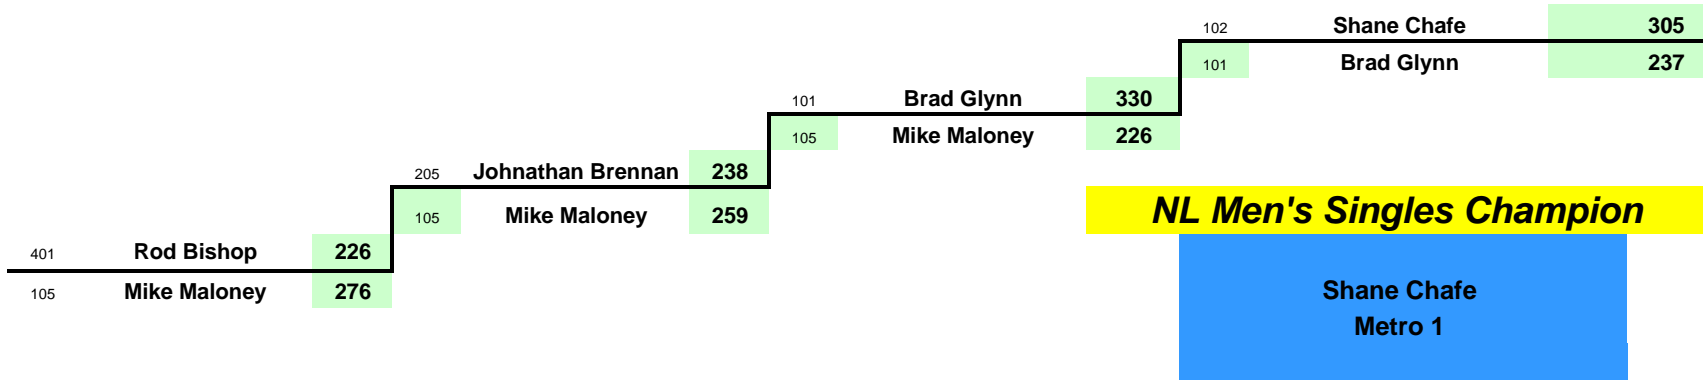

2022 NL 5 PIN OPEN BOWLING CHAMPIONSHIPS
Holiday Lanes/Paradise Bowl

MEN'S SINGLES STEPLADDER

WOMEN'S SINGLES STEPLADDER

2022 NL 5 PIN OPEN BOWLING CHAMPIONSHIPS
Holiday Lanes/Paradise Bowl

MEN'S TEAM PLAYOFFS

Match 1	Metro 4	1266	6
	Metro 2A	1161	2
Match 2	Metro 4	1068	2
	Metro 3	1144	6
Match 3	Metro 3	1173	6
	Metro 1	1136	2
Match 4	Metro 3	1088	2
	Metro 1	1174	6

400	METRO 4	1	2	3	4
421 Rod Bishop	Score	220	327		
	Frames	10	10		
	Points	0	1		
422 Jordan Brown	Score	55	115		
	Frames	3	7		
	Points	0	0		
423 Dan Drodge	Score	303	157		
	Frames	10	10		
	Points	1	0		
424 Matt Barrett	Score	185	243		
	Frames	7	10		
	Points	0	1		
425 Noah Kelly	Score	197	44		
	Frames	10	3		
	Points	1	0		
426 Dave Tuff	Score	306	183		
	Frames	10	10		
	Points	1	0		
420 Gayle Cave	Score	1266	1069	0	0
	Match Points	3	0		
	Game Points	3	2	0	0
	Total Points	6	2	0	0
	Opp	M2A	M3		
	Opp Score	1161	1144		